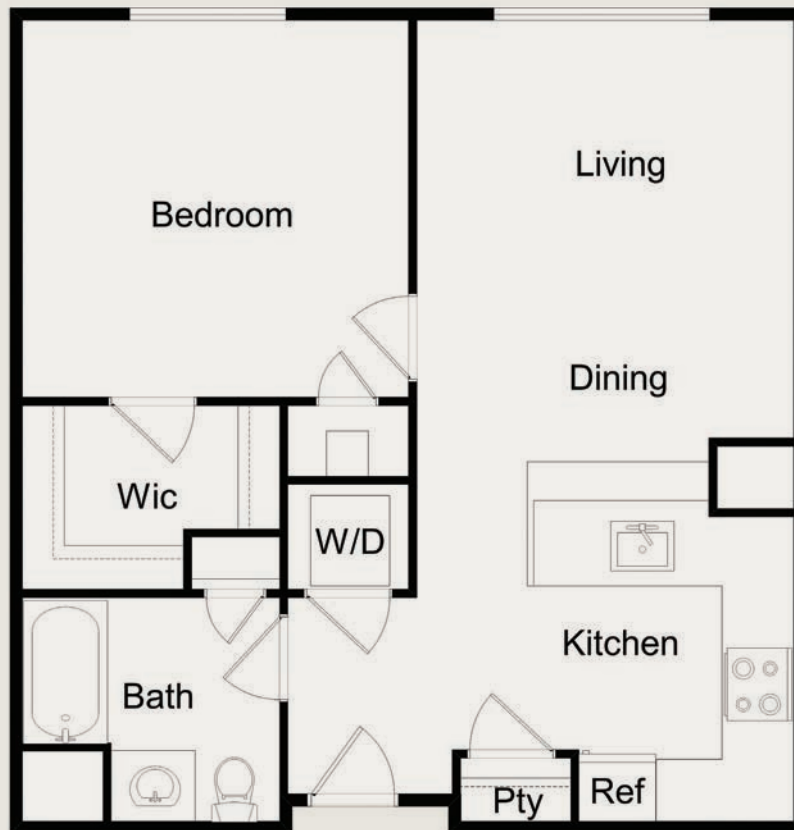

FOXMEADOW

FOXBORO Farm MASS

FLOORPLAN A

ONE BEDROOM | ONE BATH
709 SQ. FT.

LIVEFOXMEADOW.COM

29 WALL STREET, FOXBORO, MA | 857.259.4793

Actual specifications may vary in dimension or detail.