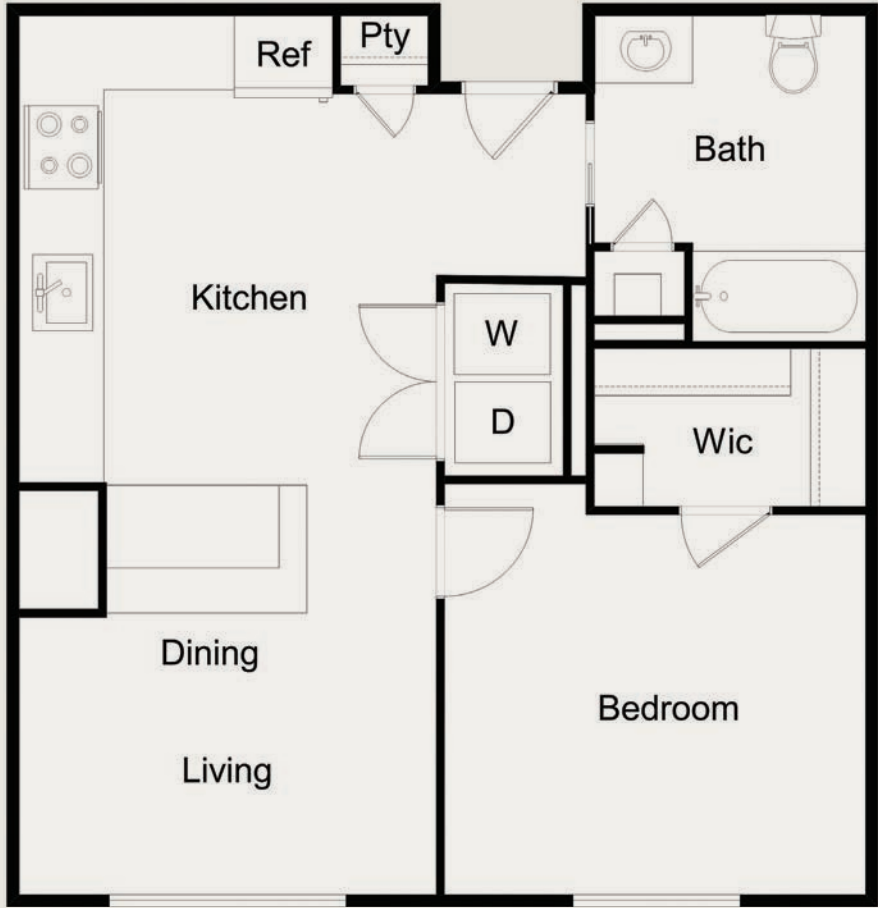

FOXMEADOW

FOXBORO MASS

Farm

FLOORPLAN A2HP

ONE BEDROOM | ONE BATH
709 SQ. FT.

LIVEFOXMEADOW.COM

29 WALL STREET, FOXBORO, MA | 857.259.4793

Actual specifications may vary in dimension or detail.