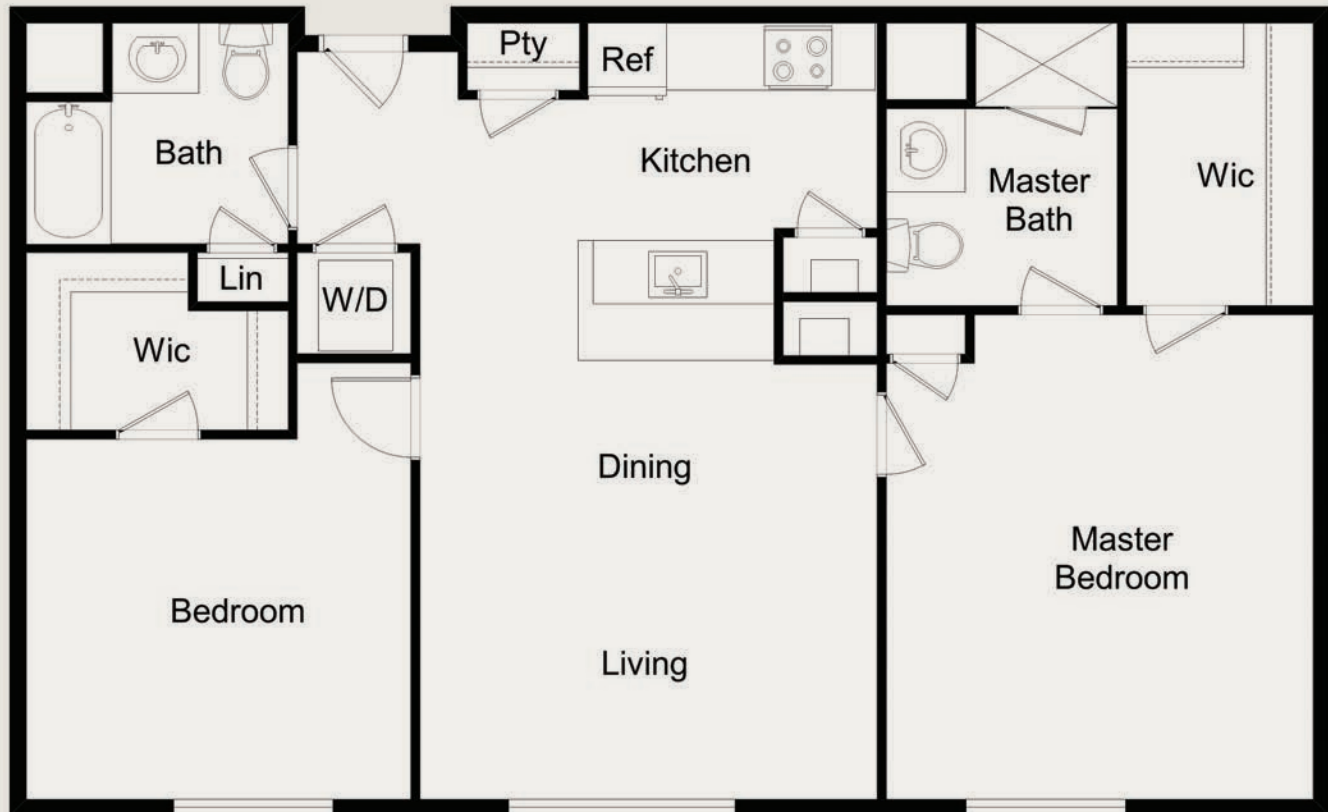

FOXMEADOW

FOXBORO Farm MASS

FLOORPLAN AA

TWO BEDROOM | TWO BATH
1,202 SQ. FT.

LIVEFOXMEADOW.COM

29 WALL STREET, FOXBORO, MA | 857.259.4793

Actual specifications may vary in dimension or detail.