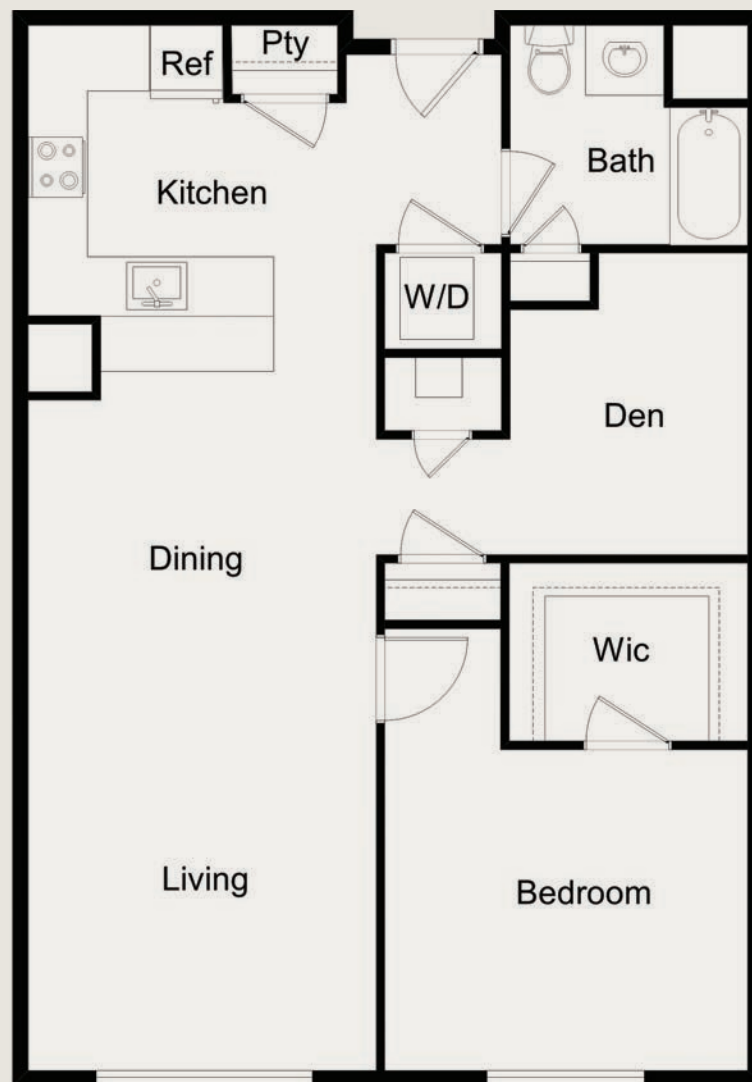

FOXMEADOW

FOXBORO Farm MASS

FLOORPLAN B

ONE BEDROOM | ONE BATH
966 SQ. FT.

LIVEFOXMEADOW.COM

29 WALL STREET, FOXBORO, MA | 857.259.4793

Actual specifications may vary in dimension or detail.