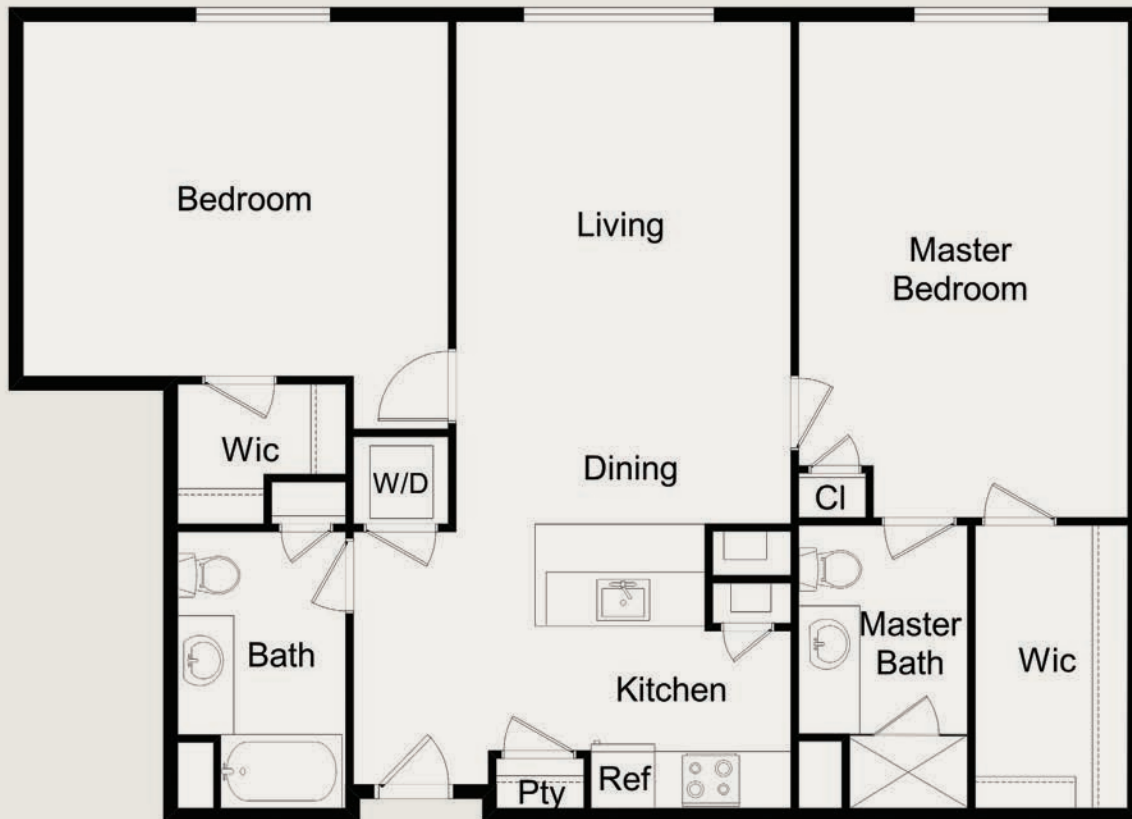

## FLOORPLAN BB

TWO BEDROOM | TWO BATH  
1,325 SQ. FT.

LIVEFOXMEADOW.COM

29 WALL STREET, FOXBORO, MA | 857.259.4793

Actual specifications may vary in dimension or detail.