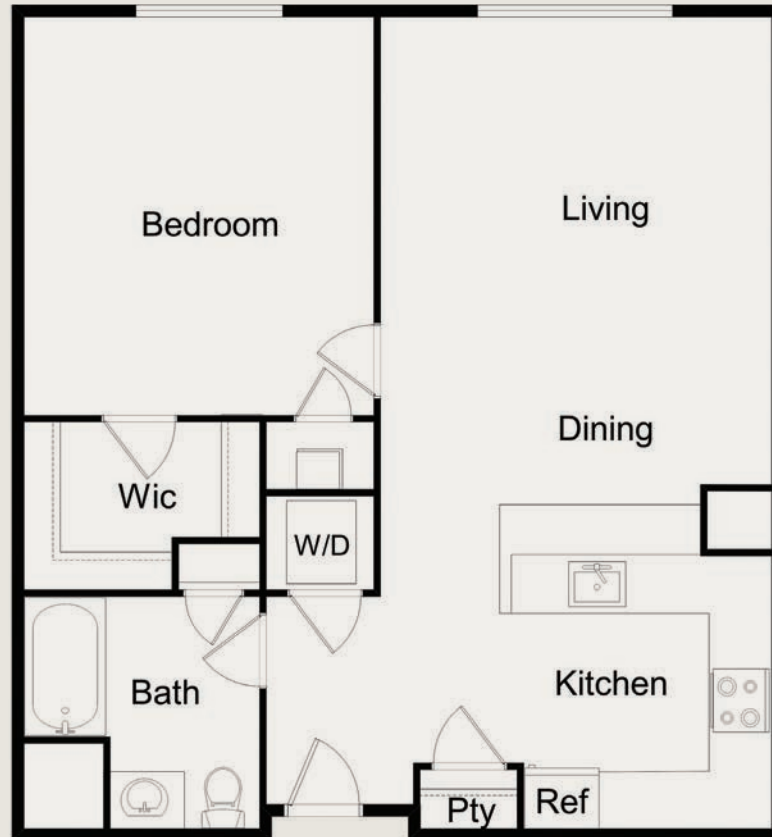

## FLOORPLAN C

ONE BEDROOM | ONE BATH  
844 SQ. FT.

LIVEFOXMEADOW.COM

29 WALL STREET, FOXBORO, MA | 857.259.4793

Actual specifications may vary in dimension or detail.