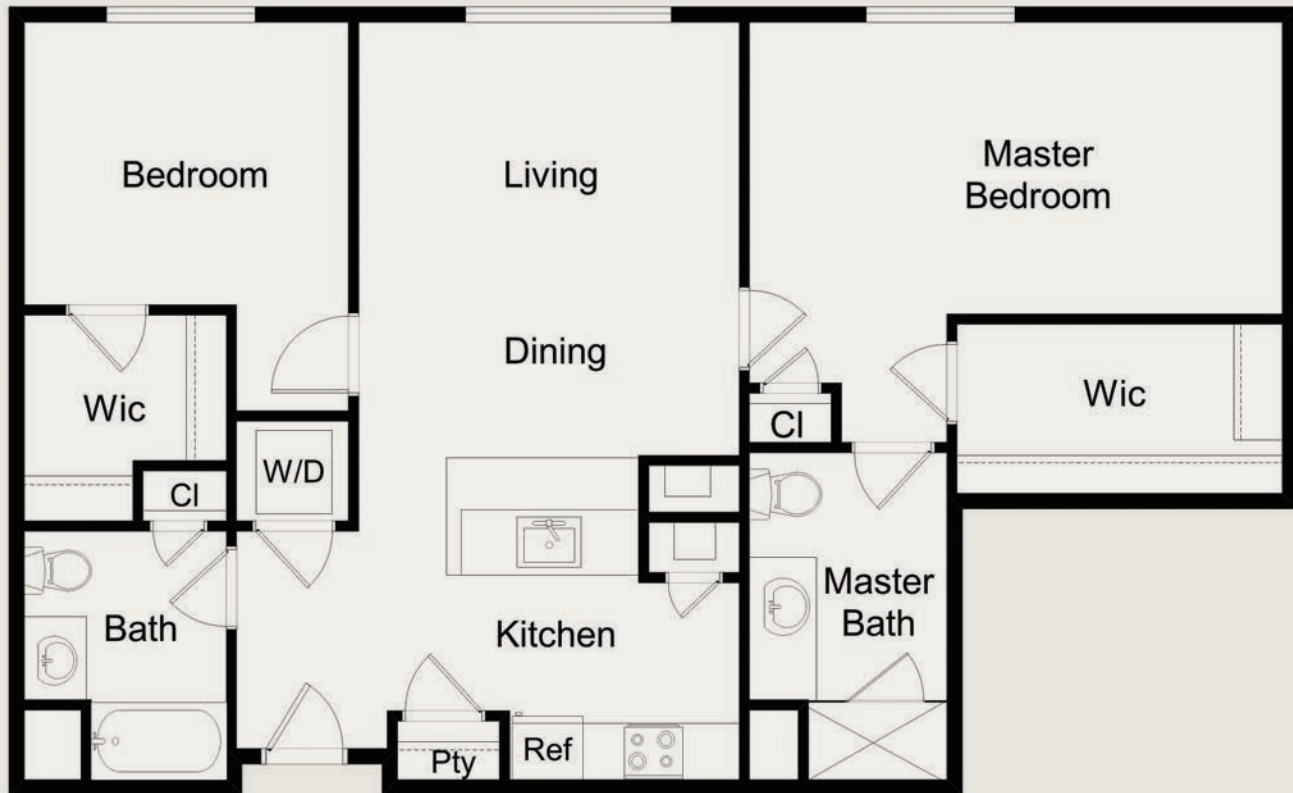

FOXMEADOW

FOXBORO MASS

Farm

FLOORPLAN CC

TWO BEDROOM | TWO BATH
1,096 SQ. FT.

LIVEFOXMEADOW.COM

29 WALL STREET, FOXBORO, MA | 857.259.4793

Actual specifications may vary in dimension or detail.