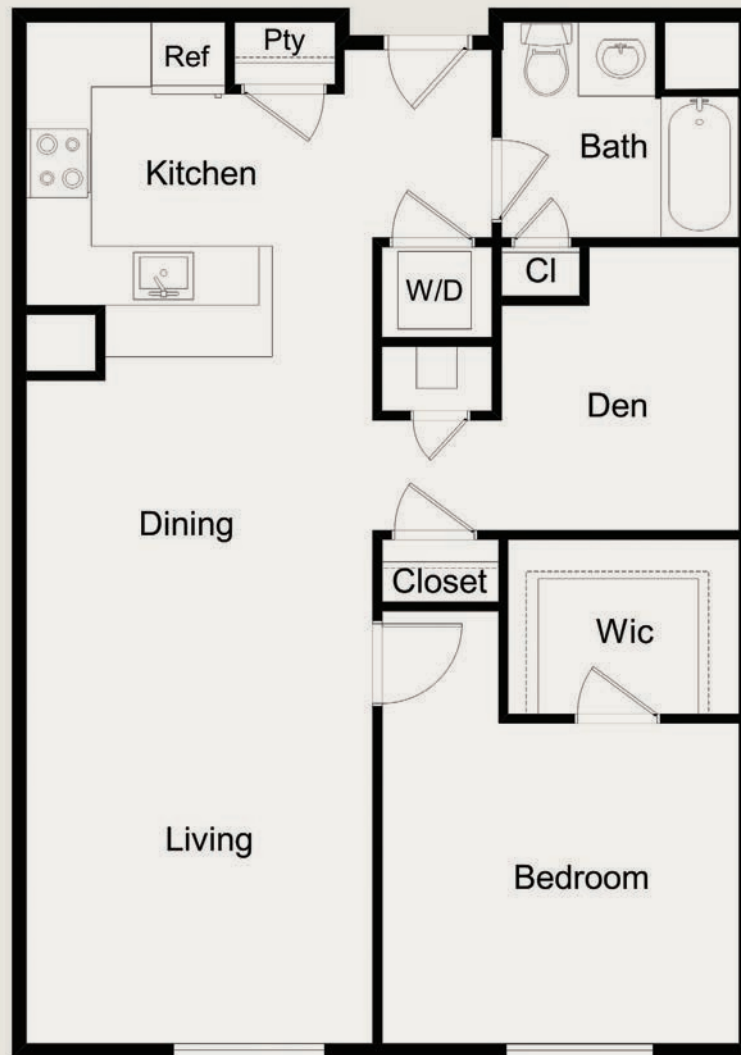

## FLOORPLAN D

ONE BEDROOM | ONE BATH  
966 SQ. FT.

LIVEFOXMEADOW.COM

29 WALL STREET, FOXBORO, MA | 857.259.4793

Actual specifications may vary in dimension or detail.