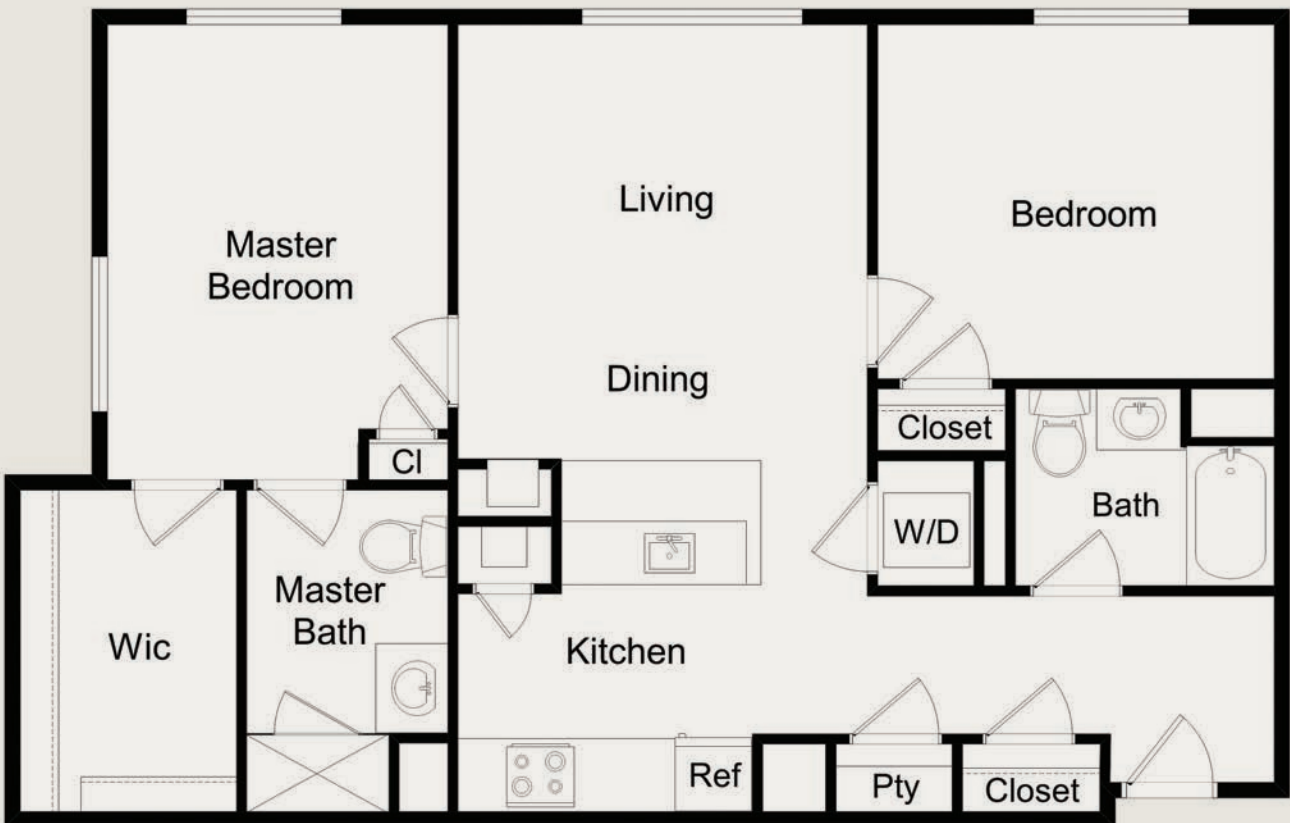

## FLOORPLAN DD

TWO BEDROOM | TWO BATH  
1,122 SQ. FT.

LIVEFOXMEADOW.COM

29 WALL STREET, FOXBORO, MA | 857.259.4793

Actual specifications may vary in dimension or detail.