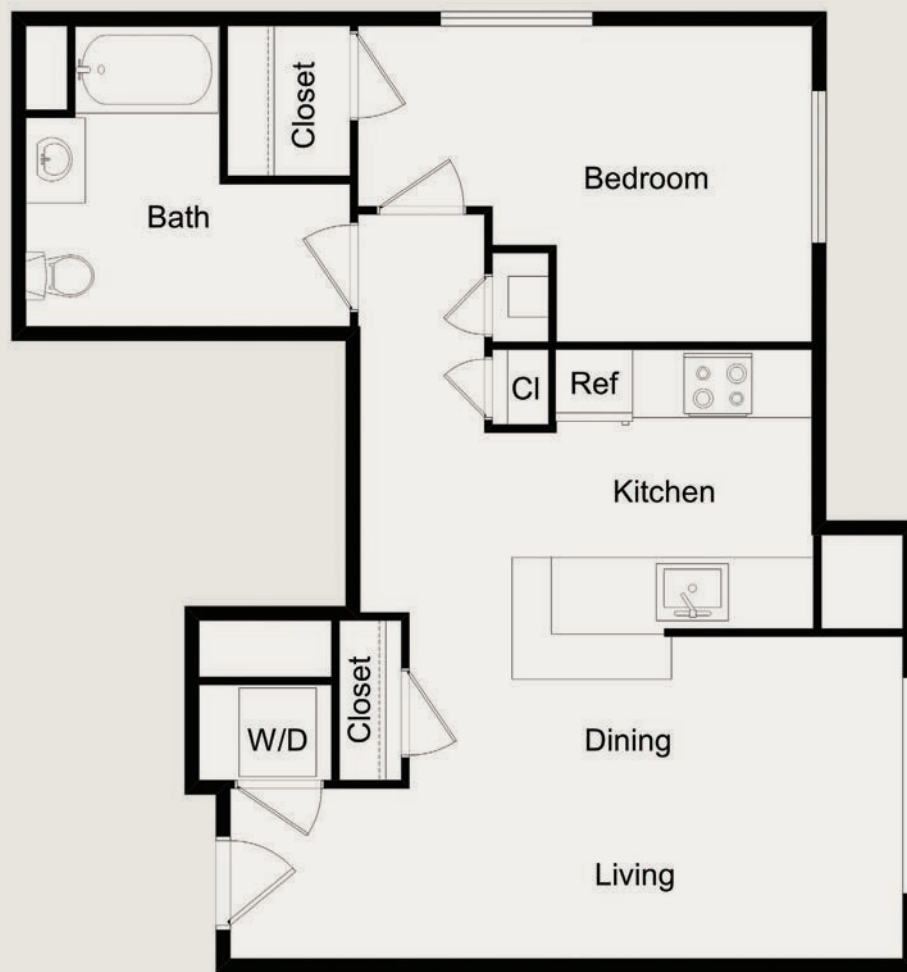

## FLOORPLAN E

ONE BEDROOM | ONE BATH  
765 SQ. FT.

LIVEFOXMEADOW.COM

29 WALL STREET, FOXBORO, MA | 857.259.4793

Actual specifications may vary in dimension or detail.