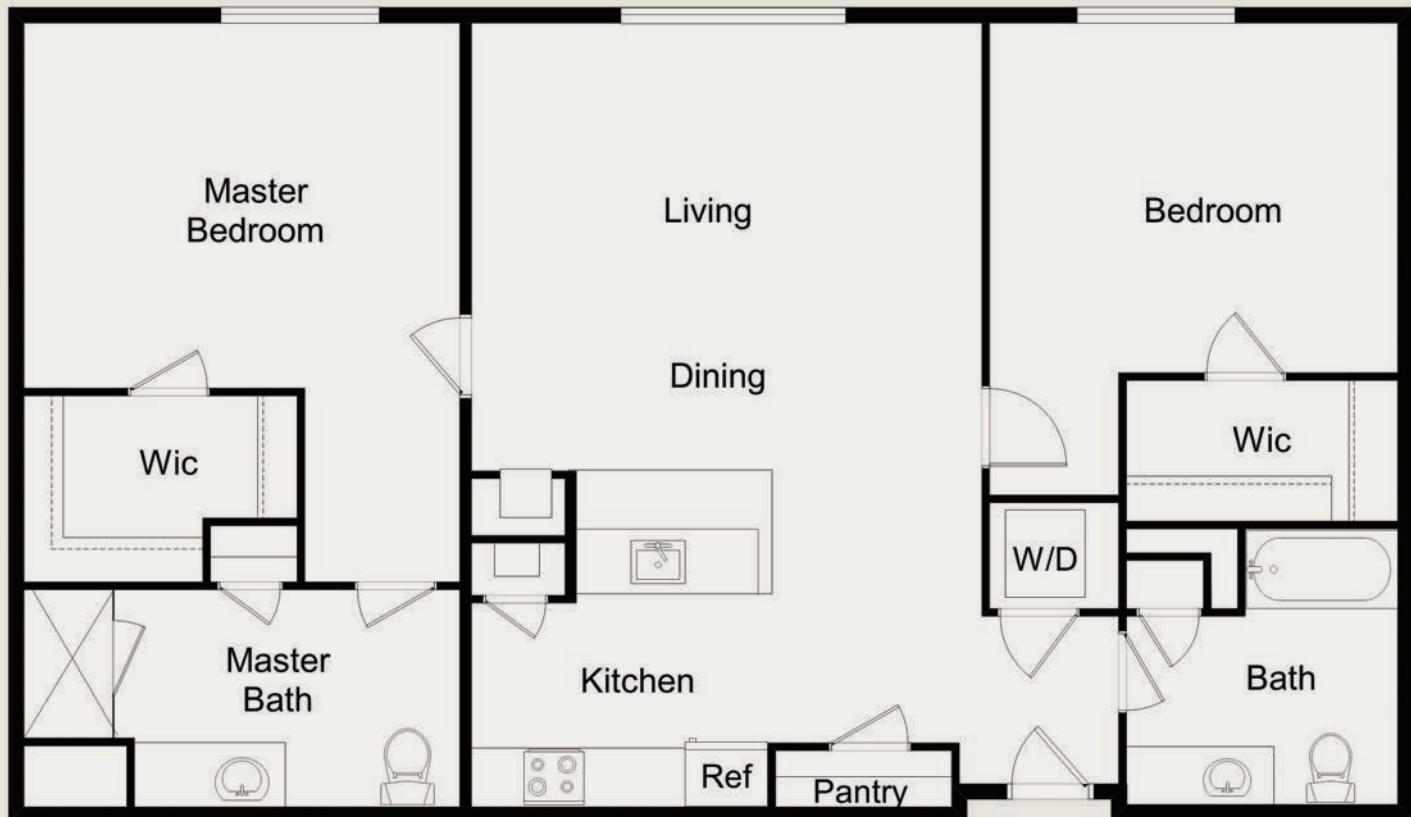

FOXMEADOW

FOXBORO Farm MASS

FLOORPLAN GG

TWO BEDROOM | TWO BATH
1,276 SQ. FT.

LIVEFOXMEADOW.COM

29 WALL STREET, FOXBORO, MA | 857.259.4793

Actual specifications may vary in dimension or detail.