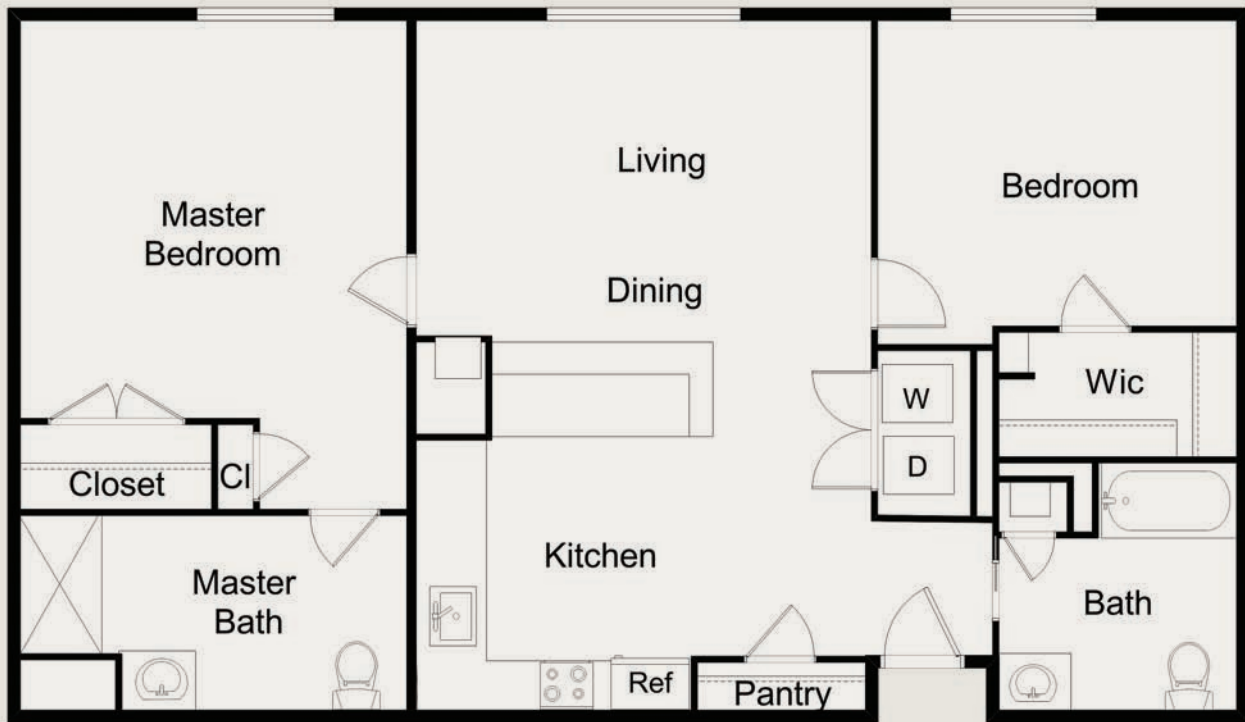

FOXMEADOW

FOXBORO Farm MASS

FLOORPLAN GG2HP

TWO BEDROOM | TWO BATH
1,276 SQ. FT.

LIVEFOXMEADOW.COM

29 WALL STREET, FOXBORO, MA | 857.259.4793

Actual specifications may vary in dimension or detail.