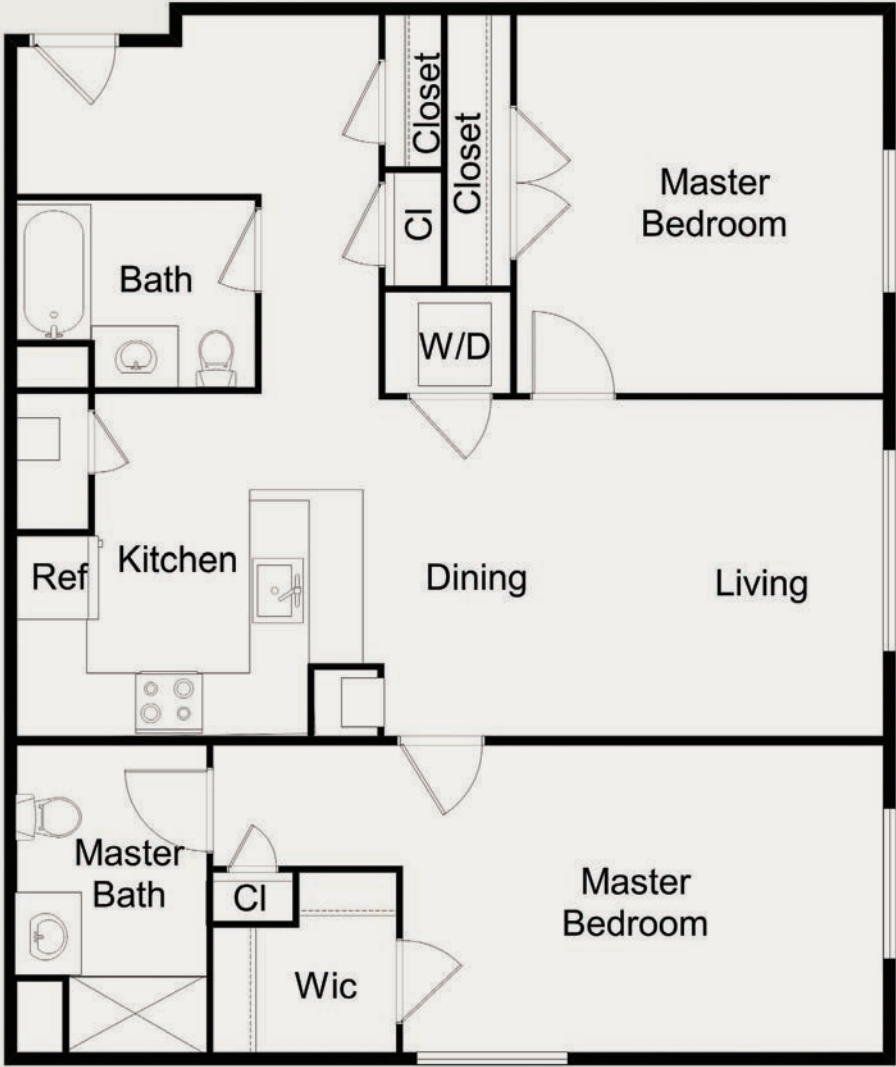

FOXMEADOW

FOXBORO MASS

Farm

FLOORPLAN JJ

TWO BEDROOM | TWO BATH
1,170 SQ. FT.

LIVEFOXMEADOW.COM

29 WALL STREET, FOXBORO, MA | 857.259.4793

Actual specifications may vary in dimension or detail.